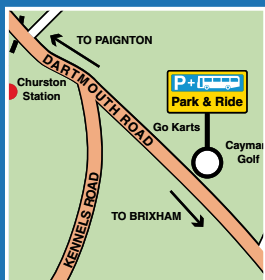

Cost

£1.70 per adult, £1.15 per child, £3.85 family ticket, dog ticket 50p all day.